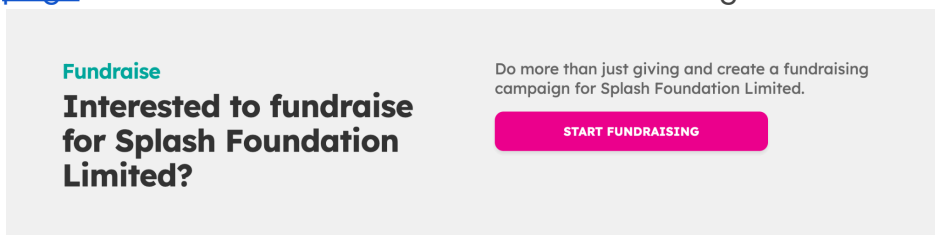

## Set up your GiveAsia page

### STEPS:

1. Log in or set up your account by going to <https://give.asia/signup>

2. Once you've logged into your account, go to [Splash Foundation's Give Asia page](#) and scroll down to click on 'Start Fundraising'