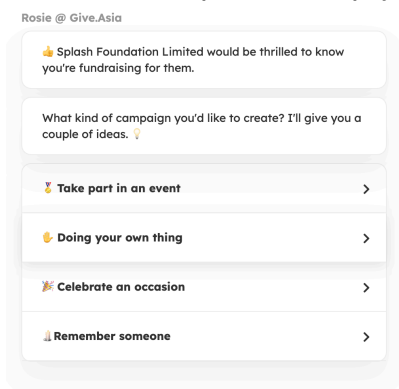

### STEPS:

1. Log in or set up your account by going to <https://give.asia/signup>

2. Once you've logged into your account, go to [Splash Foundation's Give Asia page](#) and scroll down to click on 'Start Fundraising'

3. Follow the steps to set up your campaign page

4. Make your page URL short and simple so it is easy for donors to get to
5. Add photos and a campaign story that shares why this cause is meaningful to you. See a story and fundraising message example below:

## CAMPAIGN STORY EXAMPLE

\*\*\* THANK YOU FOR SUPPORTING US! \*\*\*

Most of the world can't swim and they are largely women and people from low-income communities. Splash Foundation teaches thousands of adults and children from under-resourced communities to swim for free each year.