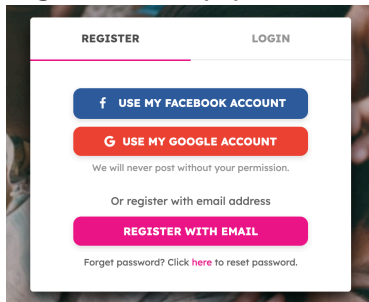

### STEPS:

1. Log in or set up your account by going to <https://give.asia/signup>

2. Once you've logged into your account, go to [Splash Foundation's Give Asia page](#) and scroll down to click on 'Start Fundraising'